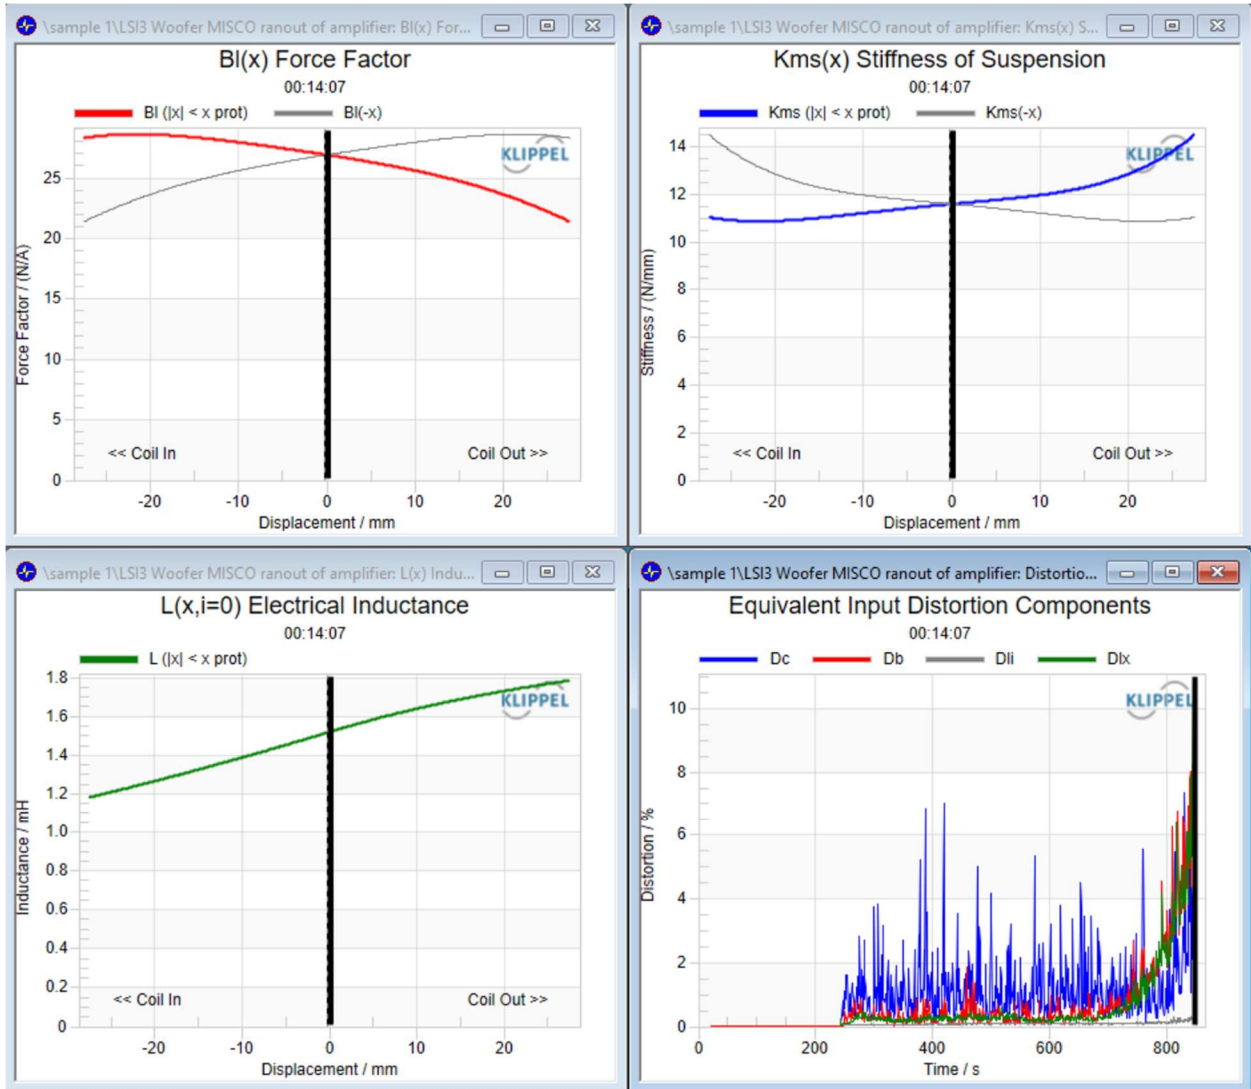

oneaudio HT-24

T/S Parameters:

Re: 2.85 Ohms	Qms: 7.14
Le: 1.55 mH	Qes: 0.49
Fs: 22.9 Hz	Qts: 0.46
Mms: 868.8 g	Vas: 353.6 L
Cms: 0.055 mm/N	Xmax: 29 mm
BL: 26.9 N/A	Xsus: 54.7 mm